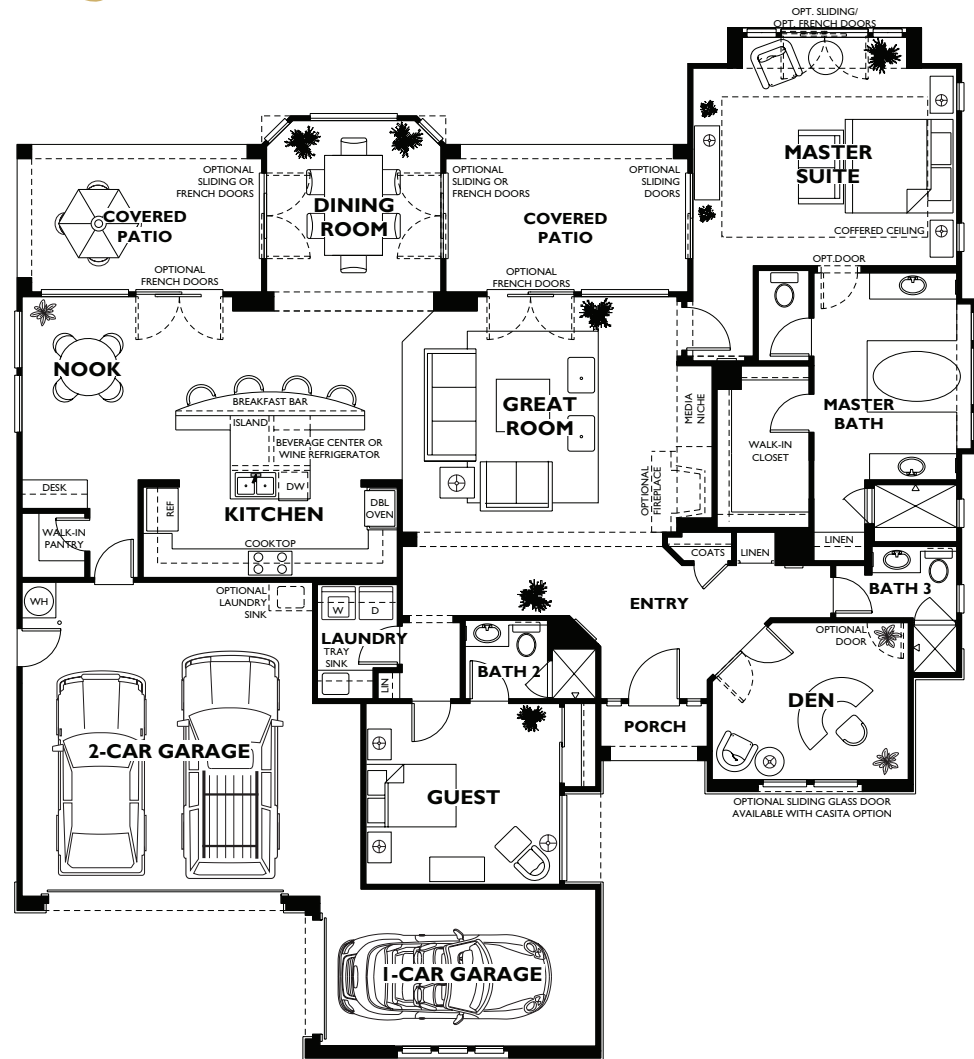

**TAMARISK
Floor Plan**

- 2,424 SQ FT
- 2 Bedrooms
- 3 Baths

Optional
Detached Casita

1st Floorplan