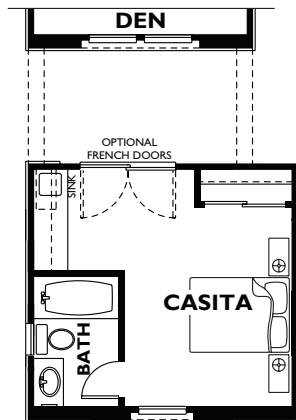

**TAMARISK
Floor Plan**

- 2,424 SQ FT
- 2 Bedrooms
- 3 Baths

Optional
Detached Casita

1st Floorplan