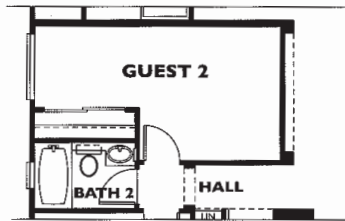

MAREE
Floor Plan

- 1,771 SQ FT
- 2 Bedrooms
- 2 Baths

Optional Radius Bay at Great Room

Optional Box Bay at Great Room

Optional Guest 2 at Den