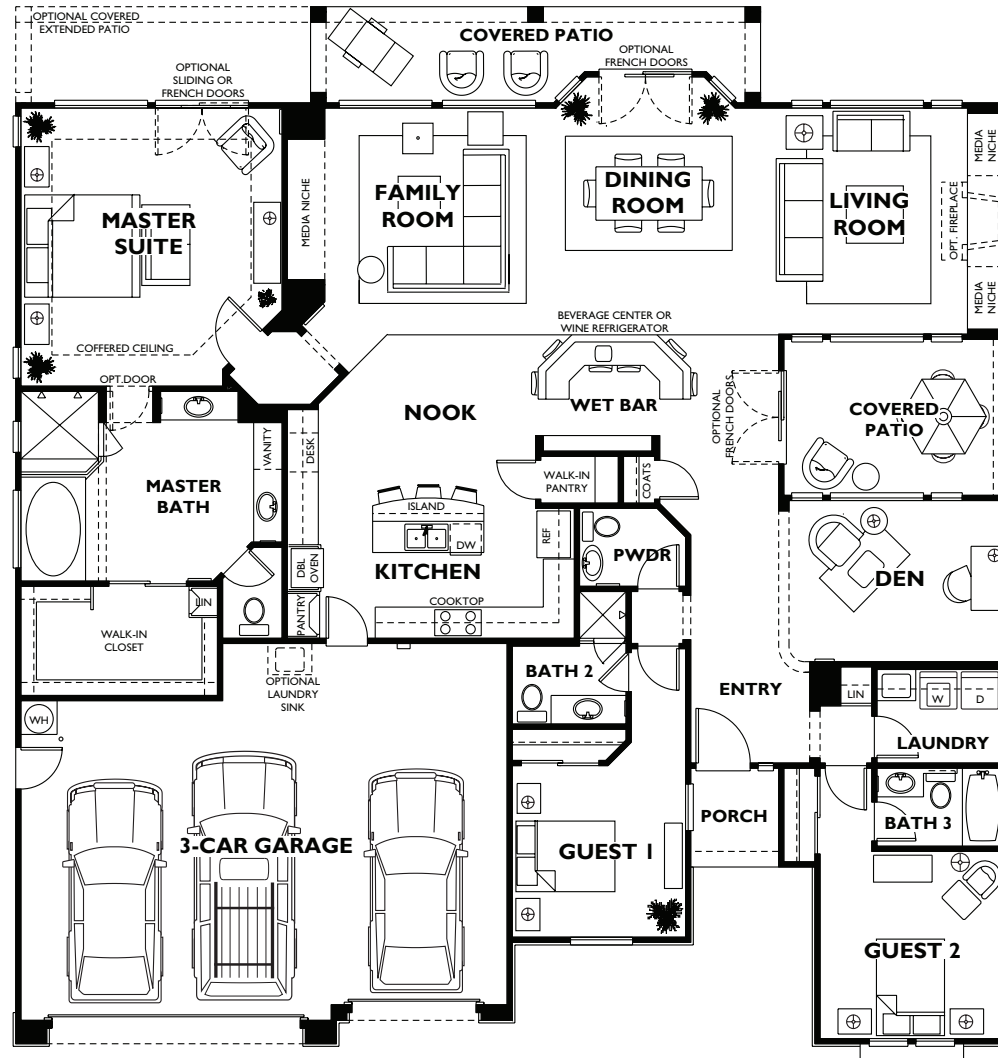

**JUNIPER
Floor Plan**

- 2,769 SQ FT
- 3 Bedrooms
- 3.5 Baths

1st Floorplan