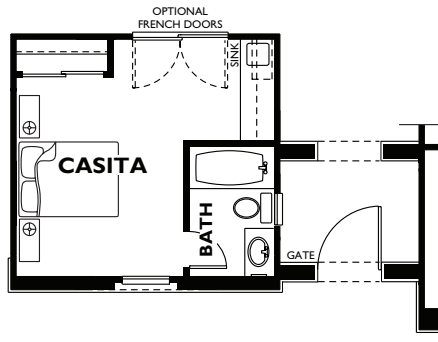

**MESQUITE
Floor Plan**

- 2,503 SQ FT
- 3 Bedrooms
- 3 Baths

Optional Radius Bay
At Nook

Optional
Detached Casita

Optional Doors
At Hall & Den

1st Floorplan