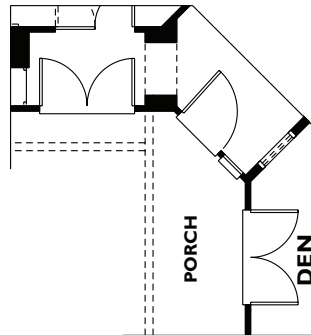

**MESQUITE
Floor Plan**

- 2,503 SQ FT
- 3 Bedrooms
- 3 Baths

Optional Radius Bay
At Nook

Optional
Detached Casita

Optional Doors
At Hall & Den

1st Floorplan