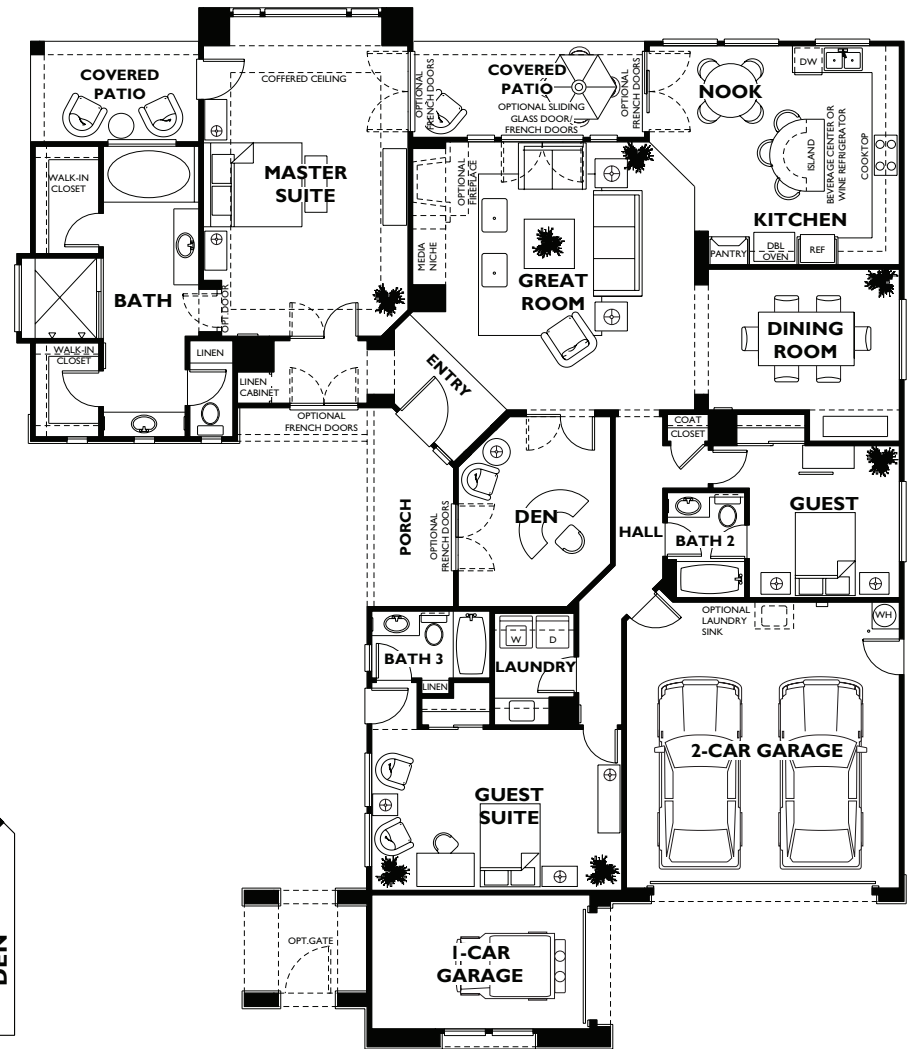

**MESQUITE
Floor Plan**

- 2,503 SQ FT
- 3 Bedrooms
- 3 Baths

Optional Radius Bay
At Nook

Optional
Detached Casita

Optional Doors
At Hall & Den

1st Floorplan